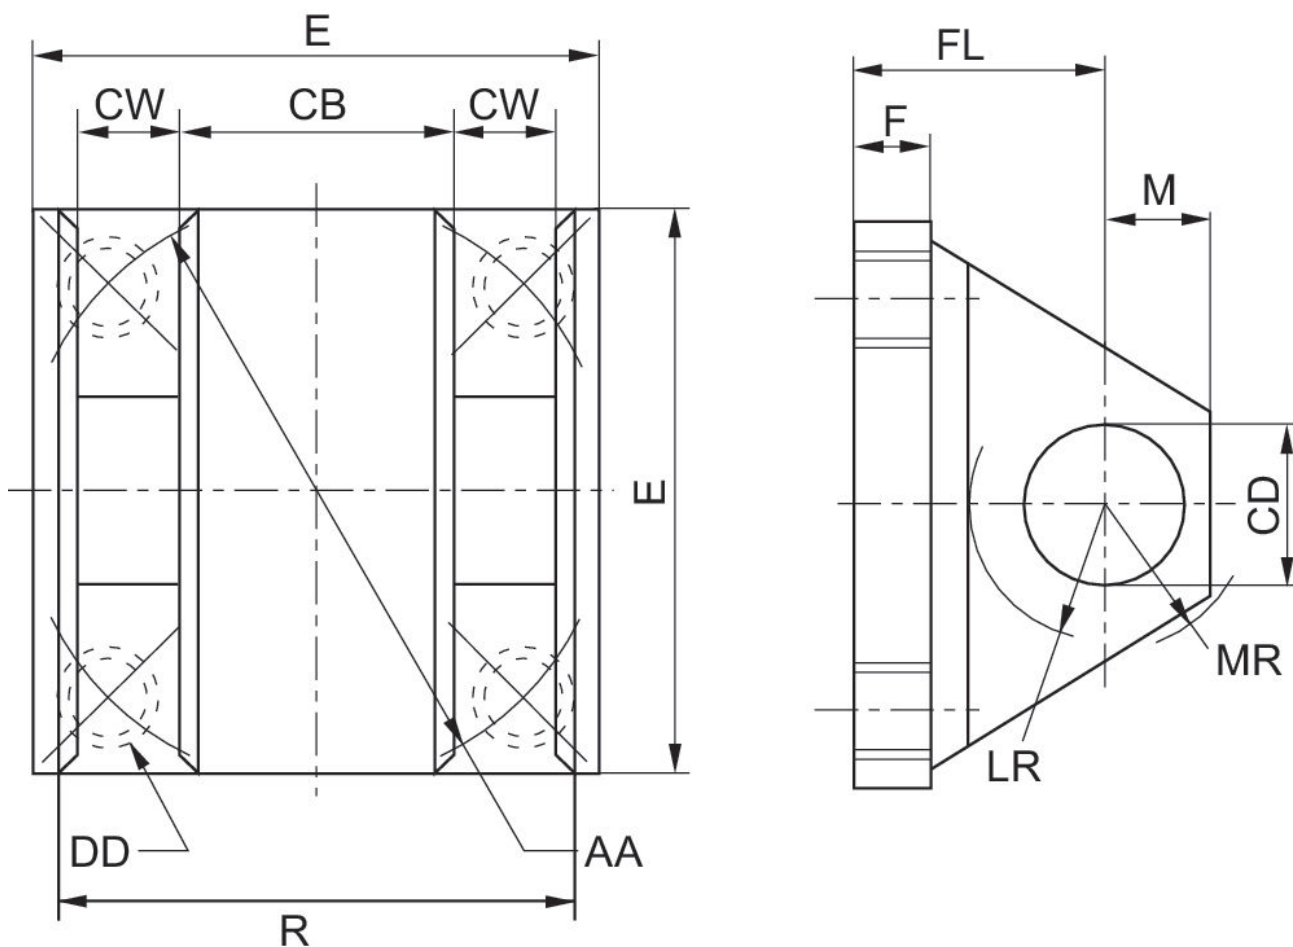

Clevis bracket, Bore size: Ø 5" - 6"

R433012632

Clevis
mounting

2024-03-26

AVENTICS Clevis mountings

Technical data

Industry

Industrial

Material

Part No.

R433012632

Clevis bracket, Bore size: Ø 5" - 6"

R433012632

Clevis
mounting

2024-03-26

Part No.	Ø	E	F	M	AA	CB	CD	CW	DD
R433012631	2.5	0.38	0.5	2.3	0.75	0.5	0.5	3/8-24	1.3
R433012632	3	0.63	0.75	2.9	1.25	0.75	0.63	1/2-20	1.88
R433012633	5.0	3.5	0.63	0.75	3.6	1.25	0.75	0.63	1/2-20
R433012634	5.0 & 6.0	4.5	0.75	1.00	4.6	1.5	1.00	0.75	5/8-18
R433012635	6.0	5.0	0.88	1.38	5.4	2.00	1.375	1.00	5/8-18

FL	LR	MR
0.63	0.56	
0.88	0.88	
1.88	0.88	1.25
2.25	1.19	1.13
3.00	1.75	1.63