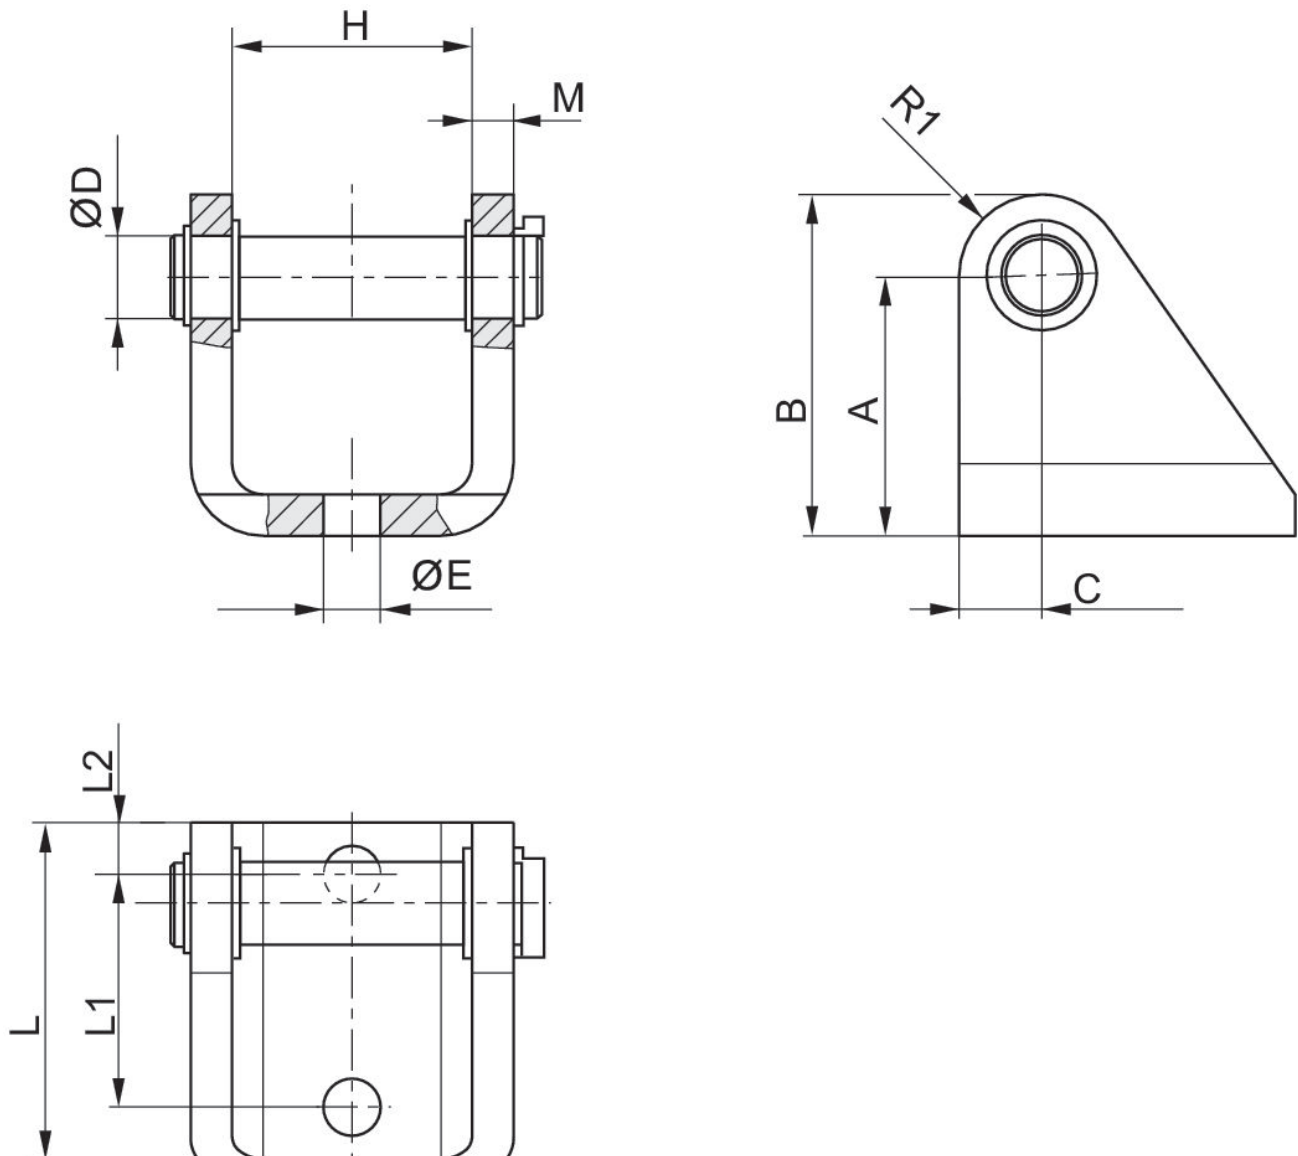

Version

Version: ISO-type

For series

RPC

Piston diameter

50 mm

Material

Material

Galvanized Steel

Part No.

R412027807

Clevis mounting AB3, Series CM1

R412027807

Clevis
mounting

2024-03-26

Dimensions

Piston Ø	Part No.	A	B	C	Ø D	Ø E	H	M	L
32	R412027805	32	44	12	10	9	30.2	5	55
40	R412027806	36	49	13	12	9	33.2	5	55
50	R412027807	45	58	13	12	11	37.2	8	55
63	R412027808	50	66	16	16	11	46.4	8	65

Piston Ø	L1	L2	R1
32	35	10	12
40	35	10	13
50	35	10	13
63	45	10	16