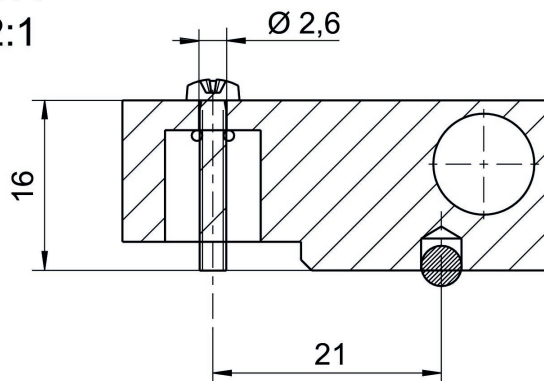

Series AS1

Technical data

Industry

Housing material

Industrial

Aluminum

R412019278

Mounting aid

2024-08-07

R412019278

Dimensions in mm

A-A
2:1

1) ISO 15217, form C