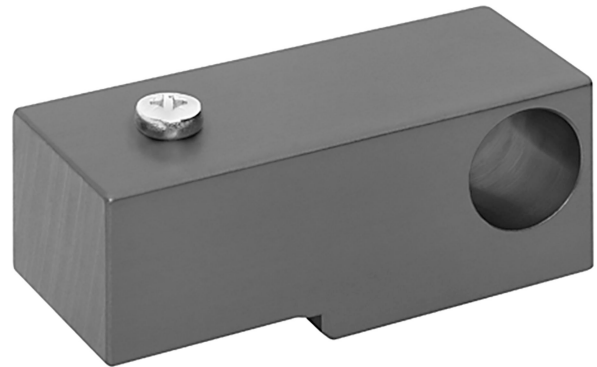

Series AS1

Technical data

Industry

Housing material

Industrial

Aluminum

R412019278

Mounting aid

2024-08-07

R412019278

Dimensions in mm

A-A
2:1

1) ISO 15217, form C