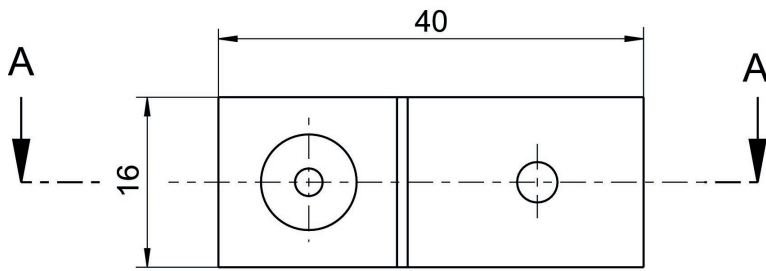

Series AS1

Technical data

Industry

Housing material

Industrial

Aluminum

R412019278

Mounting aid

2024-08-07

R412019278

Dimensions in mm

A-A
2:1

1) ISO 15217, form C