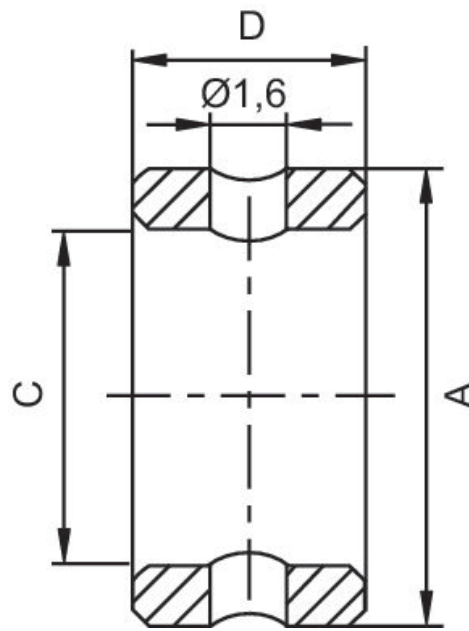

## Technical data

Industry

External Ø

Scope of delivery

Housing material

Part No.

Industrial

16 mm

# Centering rings

2024-01-18

R402003731

Part No.	Ø	A k6	B k6	C ±0,1	D -0,2	E +0,2
R412000669	5	5	-	3,4	3	-
R412000668	7	7	-	5,5	3	-
R412000670	9	9	-	6,6	4	-
R412000671	12	12	-	9,0	4	-
R402003731	16	16	-	11	6	-