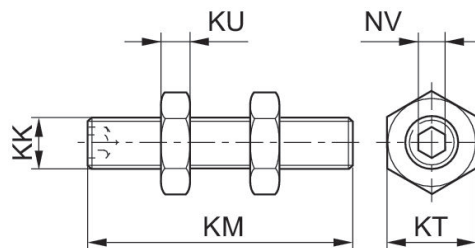

Piston rod extension, series CM2

2701463000

Piston rod
extensions

2023-11-29

AVENTICS Piston rod extensions

Technical data

Industry	Industrial
For series	KHZ and SSI with internal thread
Series	KHZ SSI
Thread size	M10
Weight	0.05 kg

Material

Housing material	Stainless Steel
Part No.	2701463000

Piston rod extension, series CM2

2701463000

Piston rod
extensions

2023-11-29

KK	Part No.	KM	KT	KU	NV
M3	2701412000	20	5.5	1.8	1.5
M5	2701420000	25	8	2.7	2.5
M6	2701432000	30	10	3.2	3
M8	2701450000	35	13	4	4
M10	2701463000	40	16	5	5