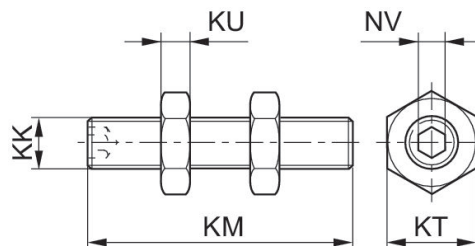

Piston rod extension, series CM2

2701432000

Piston rod
extensions

2023-11-29

AVENTICS Piston rod extensions

Technical data

| | |
|-------------|----------------------------------|
| Industry | Industrial |
| For series | KHZ and SSI with internal thread |
| Series | KHZ SSI |
| Thread size | M6 |
| Weight | 0.02 kg |

Material

| | |
|------------------|-----------------|
| Housing material | Stainless Steel |
| Part No. | 2701432000 |

Piston rod extension, series CM2

2701432000

Piston rod
extensions

2023-11-29

| KK | Part No. | KM | KT | KU | NV |
|-----|------------|----|-----|-----|-----|
| M3 | 2701412000 | 20 | 5.5 | 1.8 | 1.5 |
| M5 | 2701420000 | 25 | 8 | 2.7 | 2.5 |
| M6 | 2701432000 | 30 | 10 | 3.2 | 3 |
| M8 | 2701450000 | 35 | 13 | 4 | 4 |
| M10 | 2701463000 | 40 | 16 | 5 | 5 |