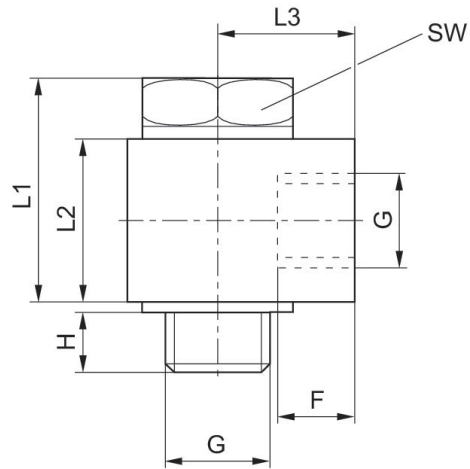

Elbow swivel distributor

1823391048

AVENTICS
Distributors
and
distributor
strips

AVENTICS Distributors and distributor strips

Technical data

Industry	Industrial
Type	Distributor 2x
Port G	G 1/4
Working pressure min.	0 bar
Working pressure max	16 bar
Min. ambient temperature	-10 °C
Max. ambient temperature	70 °C
Delivery unit	5 piece
Weight	0.02 kg

Material

Housing material	Aluminum
Surface housing	anodized
Seal material	Polyvinyl chloride
Surface seals	hard
Screws material	Brass
Part No.	1823391048

Elbow swivel distributor

1823391048

AVENTICS
Distributors
and
distributor
strips

Dimensions

Part No.	G	F	H	L1	L2	L3	SW
1823391047	G 1/8	9.5	7.8	20.2	15	14	14
1823391048	G 1/4	13	10	26.8	20	19.5	17
1823391479	G 3/8	10	6.85	29.2	22	23	22
1823391480	G 1/2	12	8.85	35.7	28	27.5	27