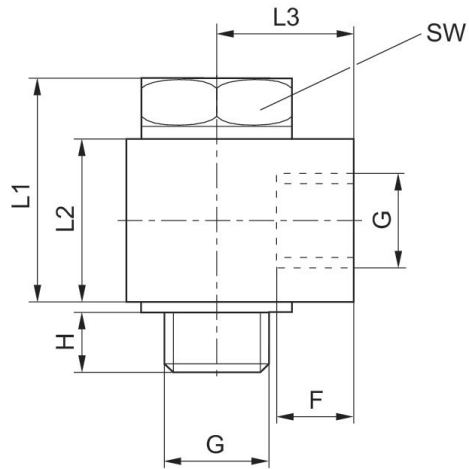

### Material

Housing material	Aluminum
Surface housing	anodized
Seal material	Polyvinyl chloride
Surface seals	hard
Screws material	Brass
Part No.	1823391047

## Dimensions

AVENTICS  
Distributors  
and  
distributor  
strips

Part No.	G	F	H	L1	L2	L3	SW
1823391047	G 1/8	9.5	7.8	20.2	15	14	14
1823391048	G 1/4	13	10	26.8	20	19.5	17
1823391479	G 3/8	10	6.85	29.2	22	23	22
1823391480	G 1/2	12	8.85	35.7	28	27.5	27