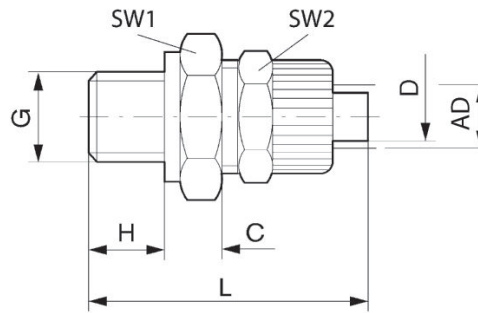

### Technical data

Industry	Industrial
Fitting type	Straight fitting
Port G	G 1/4
Port D	Ø 4
Type	NU1-S-RPN
Min. working pressure	0 bar
Max. working pressure	10 bar
Min. ambient temperature	-10 °C
Max. ambient temperature	60 °C
Delivery unit	25 piece
Weight	0.005 kg

# Series NU1

2024-04-04

1823391039

Part No.	Port D	Port G	C	H	L	SW 1	SW 2	AD 1)
1823391037	Ø 4	G 1/8	6	6.5	28.5	14	12	6.2
1823391038	Ø 6	G 1/8	5	6.5	28.5	14	14	8.2
1823391039	Ø 4	G 1/4	6.8	8.5	31.3	17	12	6.2
1823391044	Ø 6	G 1/4	5.8	8.5	31.3	17	14	8.2
1823391267	Ø 9	G 1/4	7.1	8.1	33.7	17	19	12.4
1823391263	Ø 6	G 3/8	7.4	10	34.4	19	14	8.2
1823391268	Ø 9	G 3/8	6.6	10	35.1	19	19	12.4

Connection D = inside diameter of the tubing to be used  
 1) AD = external diameter of the tubing to be used