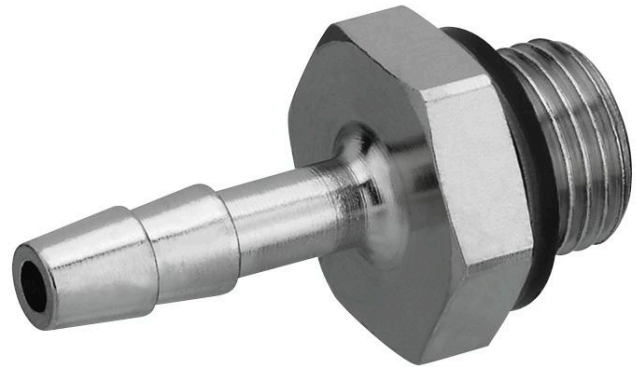

# Straight fitting, with sealing ring

2024-05-06

1823386014

---

## Technical data

Industry	Industrial
Clearance (LW)	8 mm
Port G	G 1/4
Delivery unit	10 piece
Weight	0.021 kg

## Material

Housing material	Brass
Surface housing	nickel-plated
Part No.	1823386014

# Straight fitting, with sealing ring

2024-05-06

1823386014