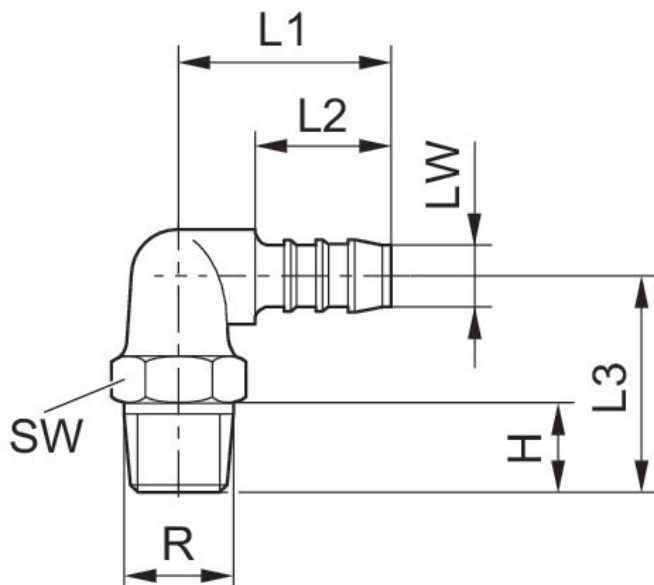

Elbow fitting, self-sealing

1823379009

2024-05-06

Technical data

| | |
|----------------|------------|
| Industry | Industrial |
| Clearance (LW) | 10 mm |
| Port R | R 1/4 |
| Delivery unit | 10 piece |
| Weight | 0.006 kg |

Material

| | |
|------------------|------------|
| Housing material | Polyamide |
| Part No. | 1823379009 |

Elbow fitting, self-sealing

2024-05-06

1823379009

Dimensions

Dimensions in mm

| Part No. | R | LW | H | L1 | L2 | L3 | SW |
|------------|-------|----|----|------|------|------|----|
| 8931290184 | R 1/8 | 4 | 8 | 25 | 19 | 18 | 10 |
| 8931290154 | R 1/4 | 4 | 12 | 21 | 15 | 22 | 14 |
| 8931290444 | R 1/4 | 8 | 12 | 33 | 23 | 27,5 | 14 |
| 8931290464 | R 3/8 | 8 | 12 | 36 | 23 | 31 | 17 |
| 8931290754 | R 3/8 | 12 | 12 | 38,5 | 27,5 | 30 | 17 |
| 8931291304 | R 1/2 | 12 | 17 | 40,5 | 27,5 | 36 | 22 |