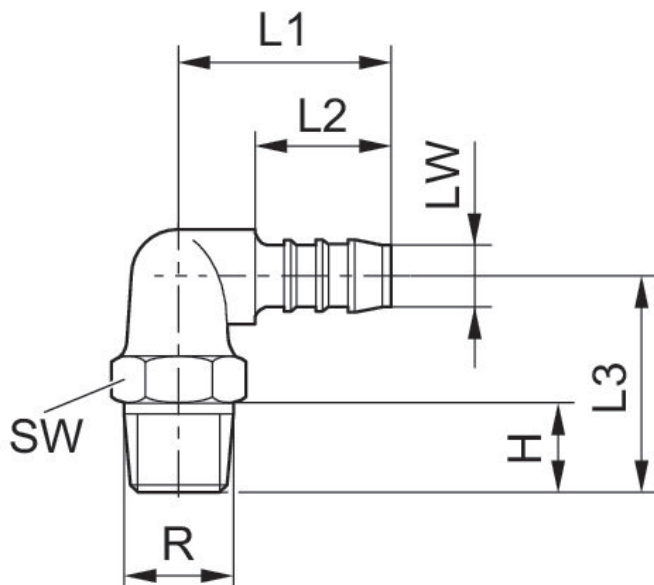

Elbow fitting, self-sealing

1823379008

2024-05-06

Technical data

Industry	Industrial
Clearance (LW)	6 mm
Port R	R 3/8
Delivery unit	10 piece
Weight	0.008 kg

Material

Housing material	Polyamide
Part No.	1823379008

Elbow fitting, self-sealing

2024-05-06

1823379008

Dimensions

Dimensions in mm

Part No.	R	LW	H	L1	L2	L3	SW
8931290184	R 1/8	4	8	25	19	18	10
8931290154	R 1/4	4	12	21	15	22	14
8931290444	R 1/4	8	12	33	23	27,5	14
8931290464	R 3/8	8	12	36	23	31	17
8931290754	R 3/8	12	12	38,5	27,5	30	17
8931291304	R 1/2	12	17	40,5	27,5	36	22