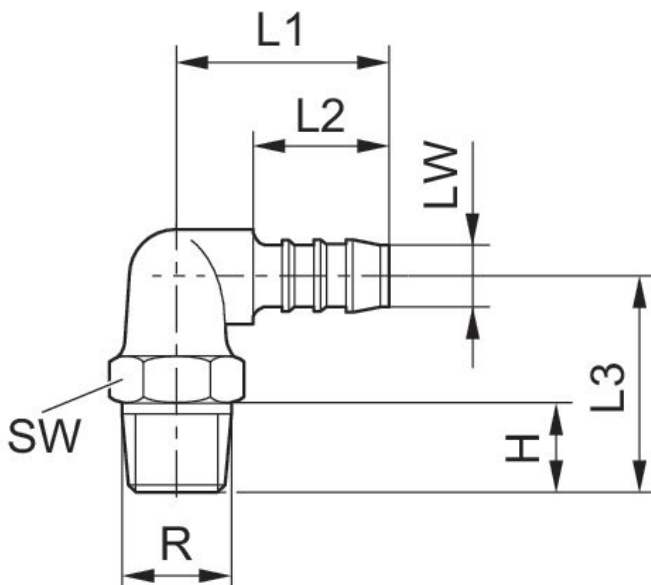

Elbow fitting, self-sealing

1823379007

2024-05-06

Technical data

Industry	Industrial
Clearance (LW)	6 mm
Port R	R 1/4
Delivery unit	25 piece
Weight	0.003 kg

Material

Housing material	Polyamide
Part No.	1823379007

Elbow fitting, self-sealing

2024-05-06

1823379007

Dimensions

Dimensions in mm

Part No.	R	LW	H	L1	L2	L3	SW
8931290184	R 1/8	4	8	25	19	18	10
8931290154	R 1/4	4	12	21	15	22	14
8931290444	R 1/4	8	12	33	23	27,5	14
8931290464	R 3/8	8	12	36	23	31	17
8931290754	R 3/8	12	12	38,5	27,5	30	17
8931291304	R 1/2	12	17	40,5	27,5	36	22