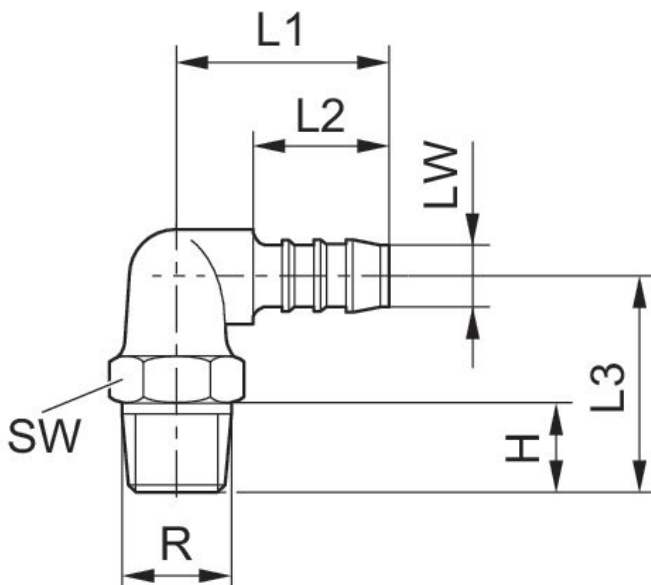

Elbow fitting, self-sealing

1823379006

2024-05-06

Technical data

Industry	Industrial
Clearance (LW)	6 mm
Port R	R 1/8
Delivery unit	25 piece
Weight	0.002 kg

Material

Housing material	Polyamide
Part No.	1823379006

Elbow fitting, self-sealing

2024-05-06

1823379006

Dimensions

Dimensions in mm

Part No.	R	LW	H	L1	L2	L3	SW
8931290184	R 1/8	4	8	25	19	18	10
8931290154	R 1/4	4	12	21	15	22	14
8931290444	R 1/4	8	12	33	23	27,5	14
8931290464	R 3/8	8	12	36	23	31	17
8931290754	R 3/8	12	12	38,5	27,5	30	17
8931291304	R 1/2	12	17	40,5	27,5	36	22