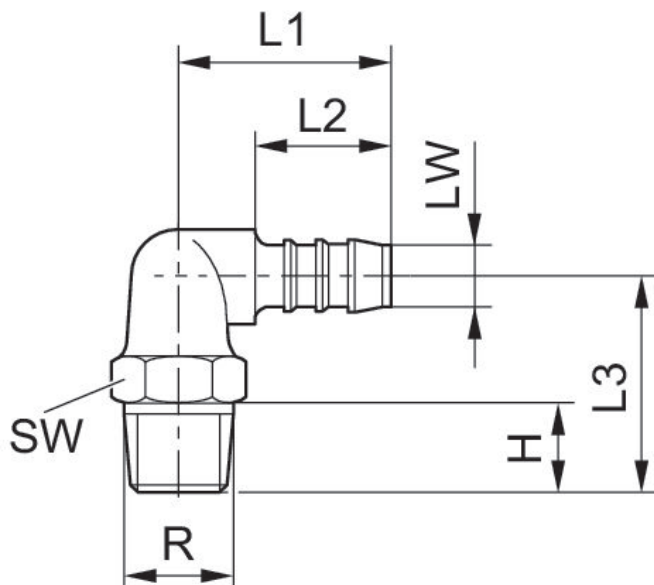

Elbow fitting, self-sealing

1823379004

2024-05-06

Technical data

Industry	Industrial
Clearance (LW)	13 mm
Port R	R 1/2
Delivery unit	10 piece
Weight	0.011 kg

Material

Housing material	Polyamide
Part No.	1823379004

Elbow fitting, self-sealing

2024-05-06

1823379004

Dimensions

Dimensions in mm

Part No.	R	LW	H	L1	L2	L3	SW
8931290184	R 1/8	4	8	25	19	18	10
8931290154	R 1/4	4	12	21	15	22	14
8931290444	R 1/4	8	12	33	23	27,5	14
8931290464	R 3/8	8	12	36	23	31	17
8931290754	R 3/8	12	12	38,5	27,5	30	17
8931291304	R 1/2	12	17	40,5	27,5	36	22