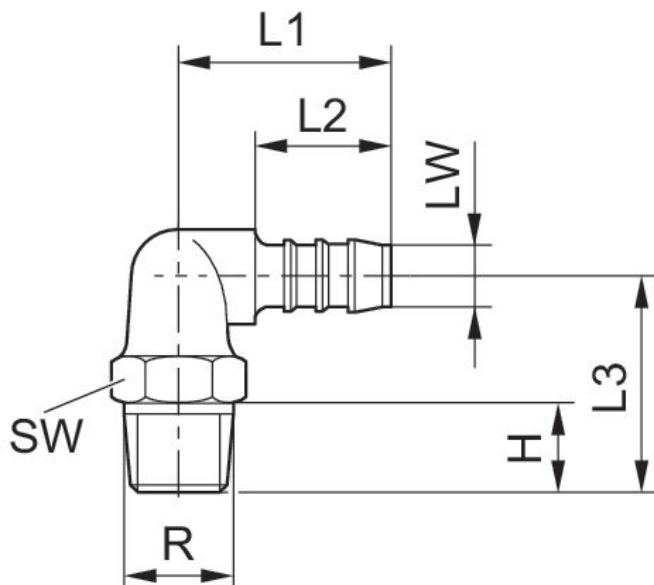

Elbow fitting, self-sealing

1823379003

2024-05-06

Technical data

Industry	Industrial
Clearance (LW)	13 mm
Port R	R 3/8
Delivery unit	10 piece
Weight	0.009 kg

Material

Housing material	Polyamide
Part No.	1823379003

Elbow fitting, self-sealing

2024-05-06

1823379003

Dimensions

Dimensions in mm

Part No.	R	LW	H	L1	L2	L3	SW
8931290184	R 1/8	4	8	25	19	18	10
8931290154	R 1/4	4	12	21	15	22	14
8931290444	R 1/4	8	12	33	23	27,5	14
8931290464	R 3/8	8	12	36	23	31	17
8931290754	R 3/8	12	12	38,5	27,5	30	17
8931291304	R 1/2	12	17	40,5	27,5	36	22