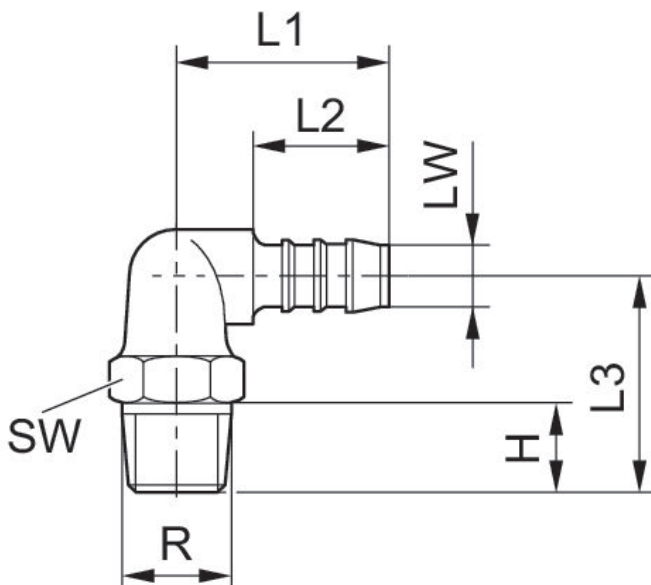

Elbow fitting, self-sealing

1823379002

2024-05-06

Technical data

Industry	Industrial
Clearance (LW)	8 mm
Port R	R 1/2
Delivery unit	10 piece
Weight	0.01 kg

Material

Housing material	Polyamide
Part No.	1823379002

Elbow fitting, self-sealing

2024-05-06

1823379002

Dimensions

Dimensions in mm

Part No.	R	LW	H	L1	L2	L3	SW
8931290184	R 1/8	4	8	25	19	18	10
8931290154	R 1/4	4	12	21	15	22	14
8931290444	R 1/4	8	12	33	23	27,5	14
8931290464	R 3/8	8	12	36	23	31	17
8931290754	R 3/8	12	12	38,5	27,5	30	17
8931291304	R 1/2	12	17	40,5	27,5	36	22