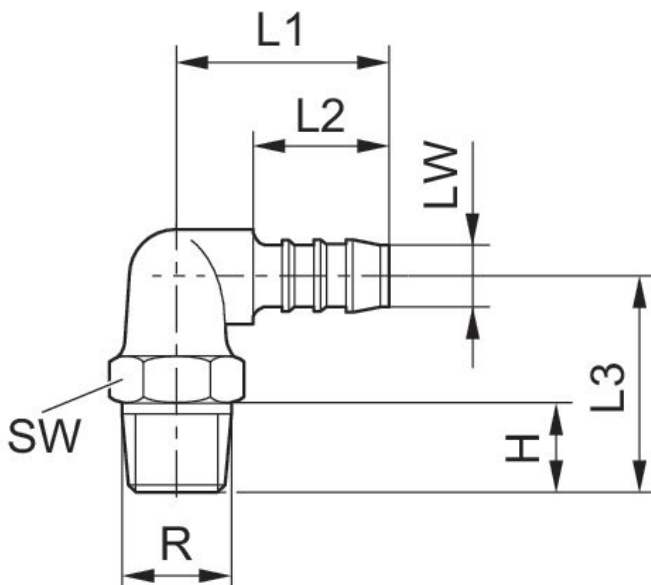

Elbow fitting, self-sealing

1823379000

2024-05-06

Technical data

Industry	Industrial
Clearance (LW)	8 mm
Port R	R 1/4
Delivery unit	25 piece
Weight	0.004 kg

Material

Housing material	Polyamide
Part No.	1823379000

Elbow fitting, self-sealing

2024-05-06

1823379000

Dimensions

Dimensions in mm

Part No.	R	LW	H	L1	L2	L3	SW
8931290184	R 1/8	4	8	25	19	18	10
8931290154	R 1/4	4	12	21	15	22	14
8931290444	R 1/4	8	12	33	23	27,5	14
8931290464	R 3/8	8	12	36	23	31	17
8931290754	R 3/8	12	12	38,5	27,5	30	17
8931291304	R 1/2	12	17	40,5	27,5	36	22