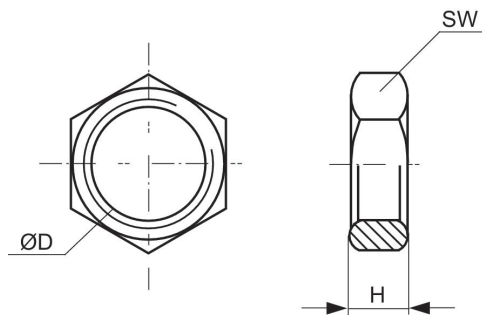

## Technical data

Industry  
Industrial

Thread connection  
M20x1,5

Delivery unit  
10 piece

Part No.  
1823300009

## Technical information

Dimensions

Part No.	$\varnothing D$	H	SW
1823300028	M12x1	4	17
1823300009	M20x1,5	6	24