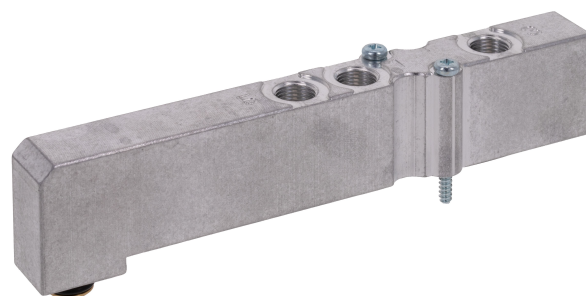

# Accessories, Series HF03-LG

1821A39033

Mechanical accessories

## Technical data

Industry  
Industrial

Working pressure max  
10 bar

Type  
Supply plate, incl. sealing kit, 2x mounting screws

Delivery unit  
1 piece

Weight  
0.147 kg

Part No.  
1821A39033