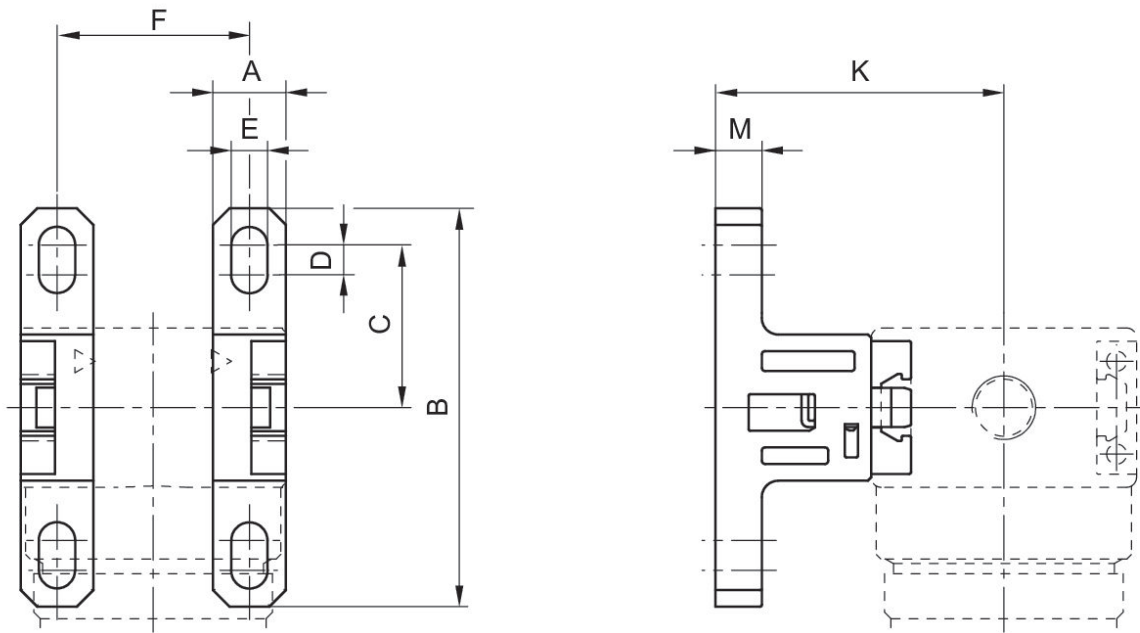

Weight

0.02 kg

Housing material

Polyamide

1821336024

Mounting kit, Series NL1-MBR-...-W05

2024-04-23

1821336024

Part No.	A	B	C	D	E	F	K	M
1821336024	11	60	24.5	4.5	5.5	29	43.5	7