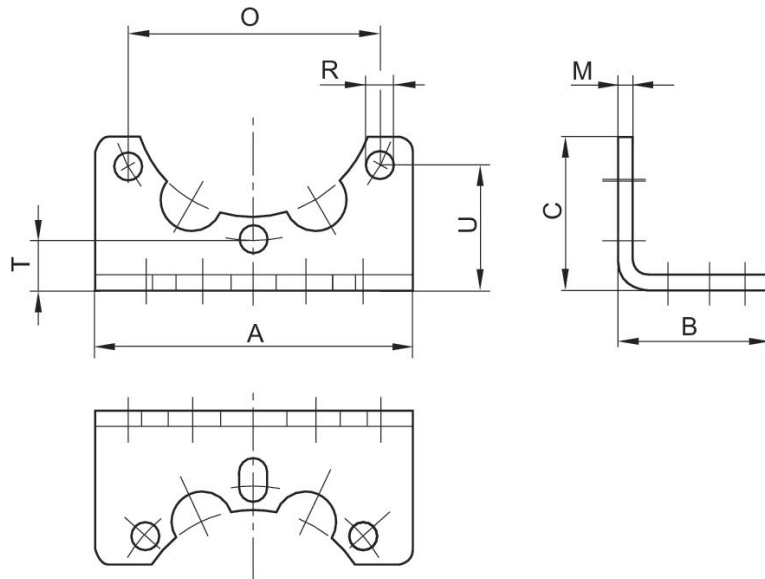

### Technical data

Industry  
Industrial

Weight  
0.104 kg

Housing material  
Steel

Surface housing  
galvanized

1821332055

## Dimensions

Part No.	A	B	C	M	O	R	T	U
1821332055	76	35	35	3	54	4	17	30
1821332056	62	30	30	3	49.4	5.5	13.5	24.5