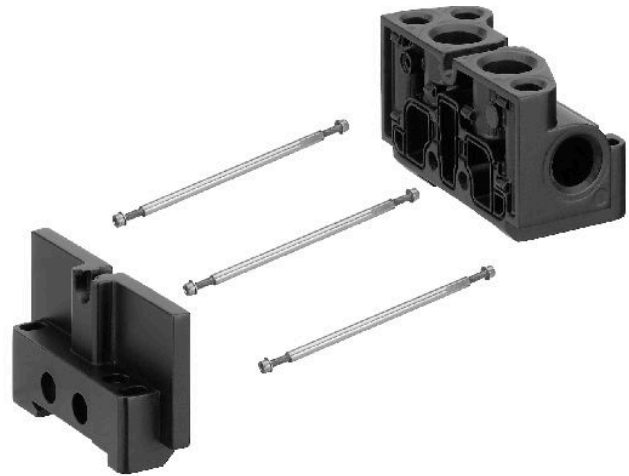

Mechanical accessories

Technical data

Industry

Industrial

Type

supply/separation plate, channels 1,3,5 closed,
for subbase, right

Weight

0.245 kg

Material

Part No.

1821039042

Technical information

3 tie rods are required per valve system.

Dimensions

Accessories, Series TC15

1821039042